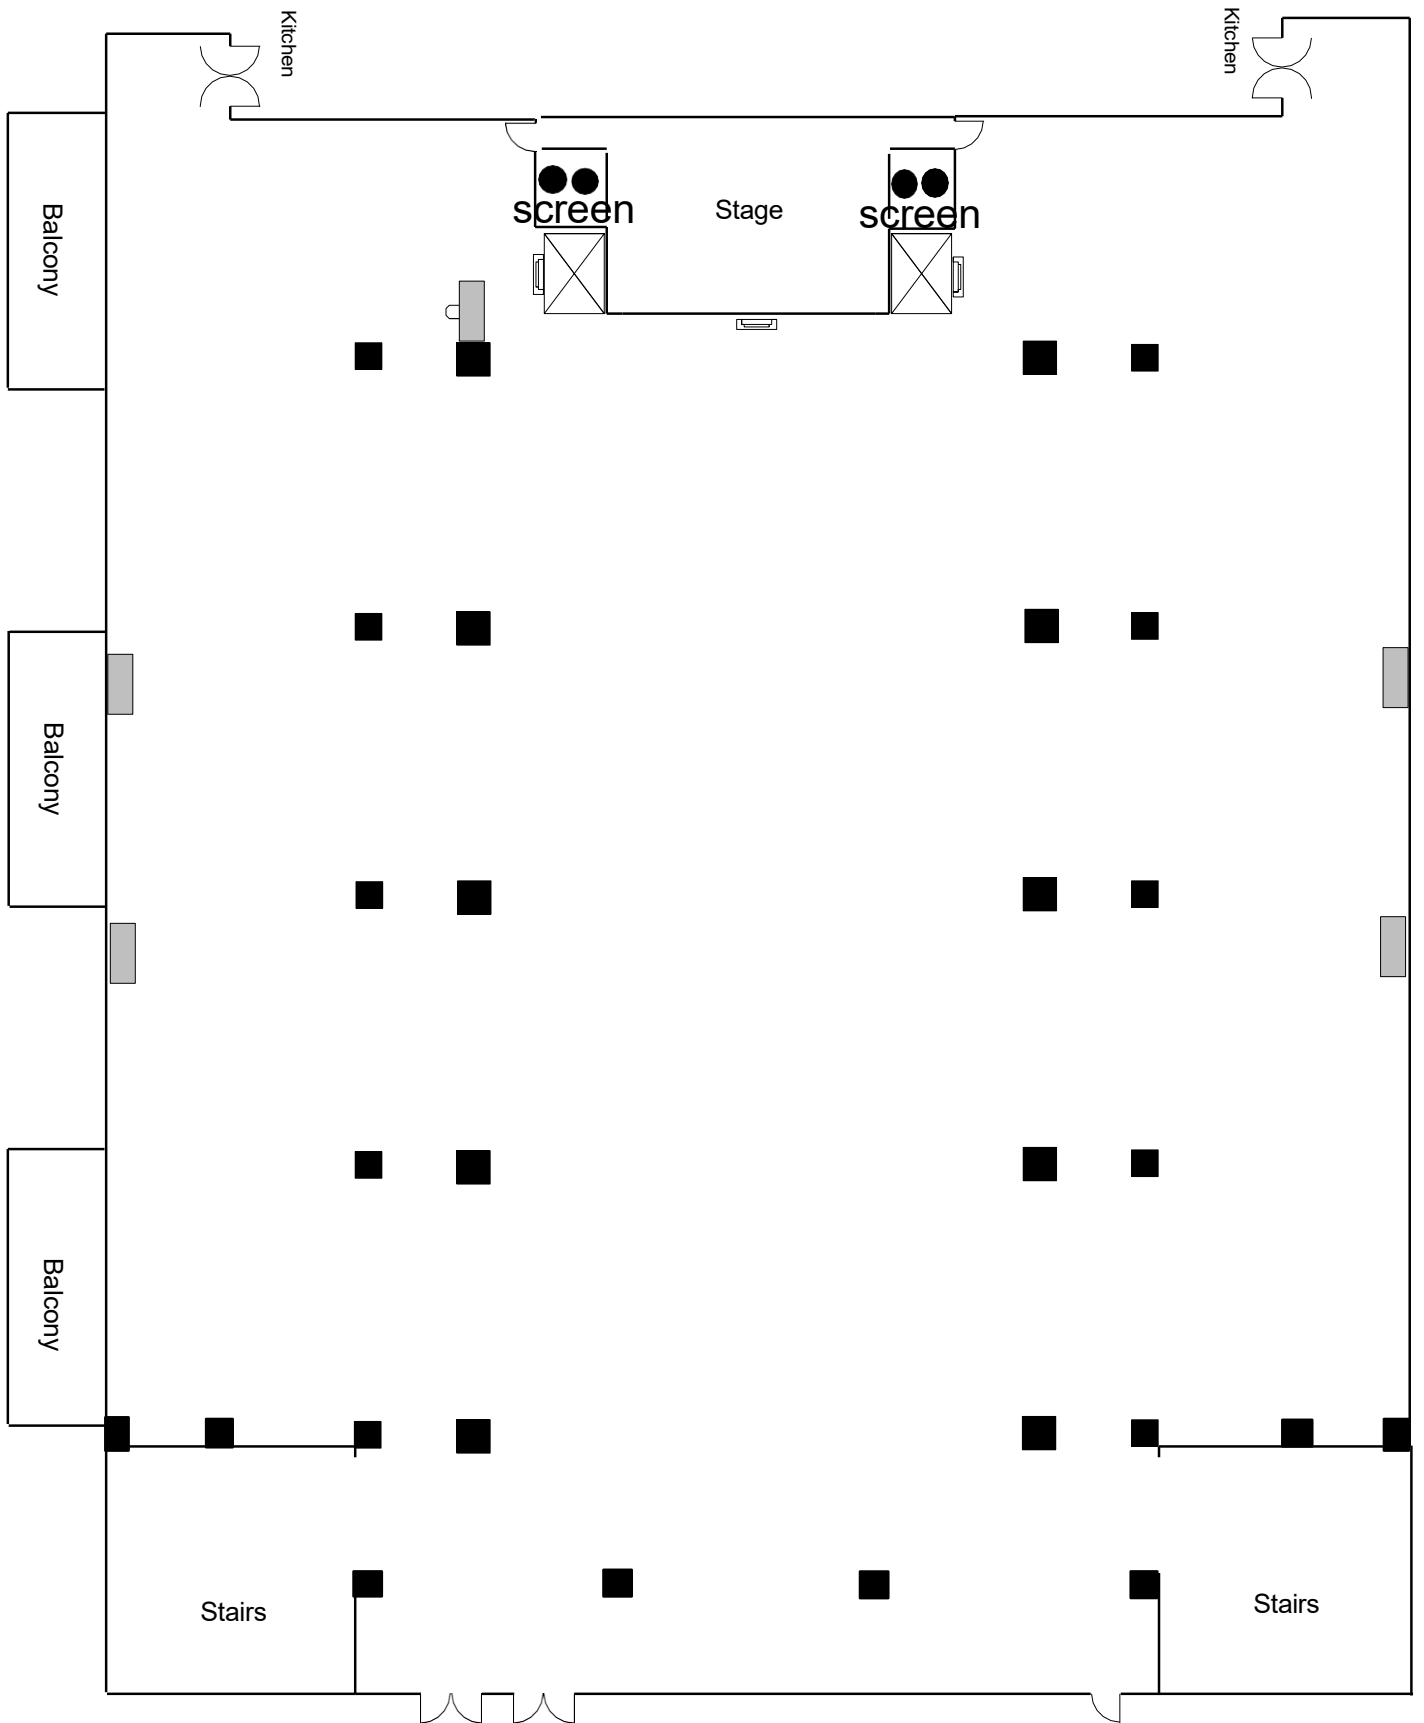

Grand Ballroom

Arrangement and Seating

	Grand Ballroom (100ft X 156ft X 22Ft)	Jade Foyer (77ft X 45ft X 15Ft)	Jade I, II, III (25ft X 26ft X 8Ft)
Classroom Style	500	15	27
Theatre Style	1100	-	50
U-Shaped (Outside Seating)	-	-	18
Hollow Square	-	-	20
Board Room	-	-	20
Cocktail Reception	1500	-	50
Western Set Diner & Dance	1100		20
Buffet	800	-	20
Chinese Set Dinner & Dance	1200	-	40